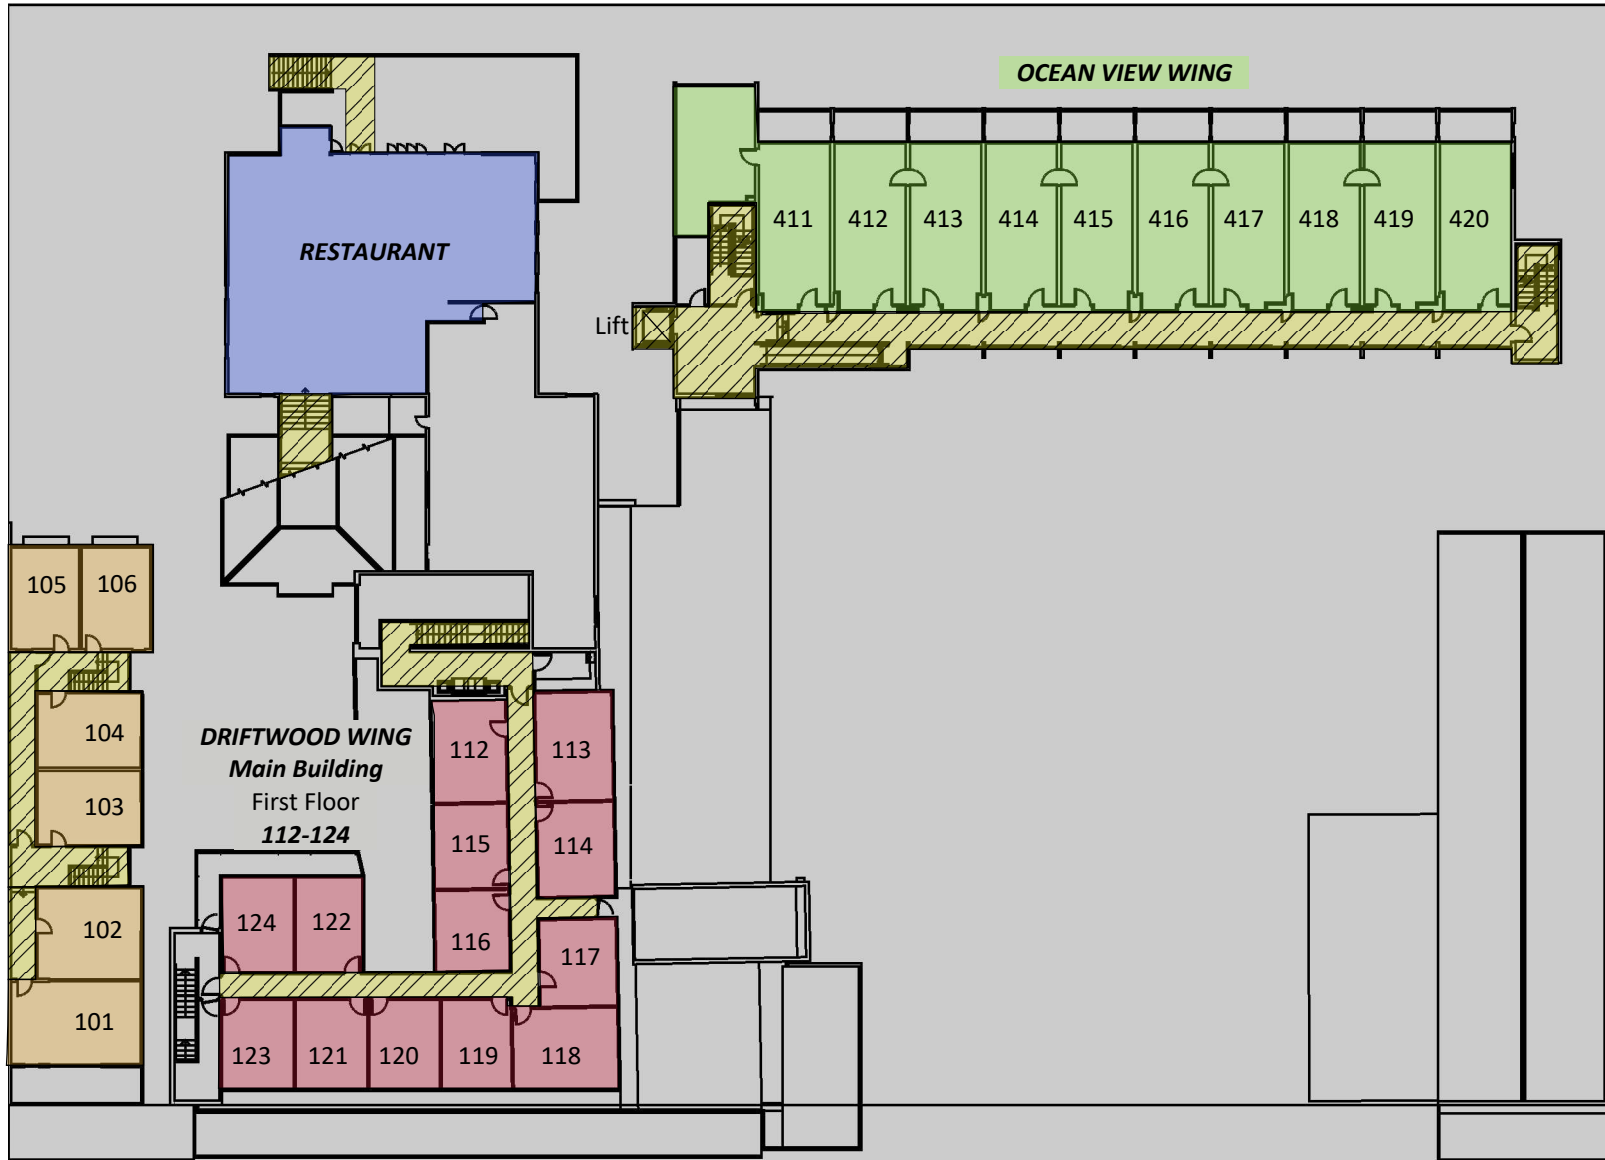

Beach Street

OCEAN VIEW WING

- Ground Floor
401-410
- First Floor
411-420
- Second Floor
421-430
- Third Floor
Penthouse Suite 501

DRIFTWOOD WING

- Florist Block*
- Ground Floor
107-110
- First Floor
101-106

DRIFTWOOD WING

- Main Building*
- Ground Floor
130-140
- First Floor
101-106

Revell Street

Ground Floor Level

OCEAN VIEW WING
 Ground Floor
401-410
 First Floor
411-420
 Second Floor
421-430
 Third Floor
Penthouse Suite 501

DRIFTWOOD WING
 Florist Block
 First Floor
101-106

DRIFTWOOD WING
 Main Building
 First Floor
112-124

First Floor Level

Second Floor Level

Third Floor Level